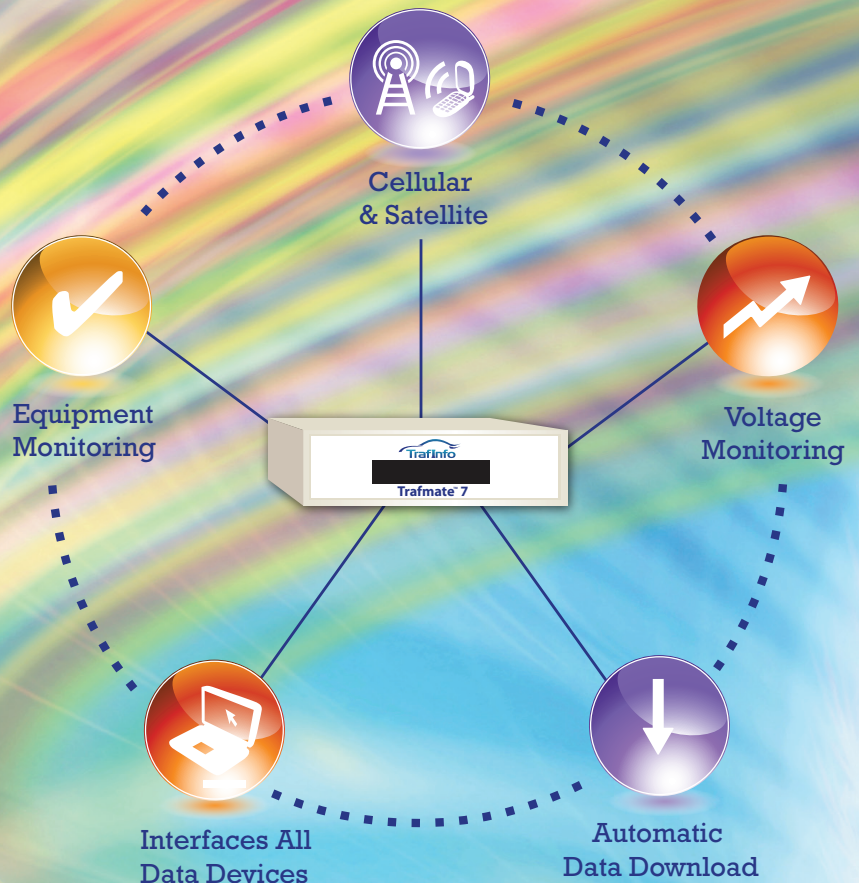

Single-Source for Cost-Effective Customized Wireless Data Communication

- **Cellular 3G wireless communication**
- **IP addressable:**
 - Static IP address, or
 - Dynamic IP with host name
- **Internet browser user interface**
- **Two RS-232 serial ports**
- **Input voltage monitoring**
- **Certified on Verizon & Sprint networks**
- **Fixed monthly charges**
- **Available as OEM module**

Our custom solutions are built on our programmable Trafmate™ 7 platform, secure back-end server, and web-based front-end systems.

TrafInfo

Trafmate™ 7

Wireless Communication System

Trafmate™ 7 wireless modem is the most advanced of TrafInfo's line of wireless communication products. It can interface with most traffic sensors and counters. It provides real-time two-way communication for diagnostics, trouble-shooting and re-programming of the traffic monitoring devices, as well as standard web browser interface for modem setup and status.

The unique feature of Trafmate™ 7 is its ability for simultaneous real-time communication with two serial devices. Each serial port can be configured independently. The Trafmate™ 7 comes with an IP address or host name. Consequently, a standard

web browser can be used to check the status of the modem as well as configure it depending upon the type of counter or sensor. The Trafmate™ 7 continuously monitors input voltage and wireless data usage, and comes standard with TrafInfo's web-based Trafmate™ monitoring system.